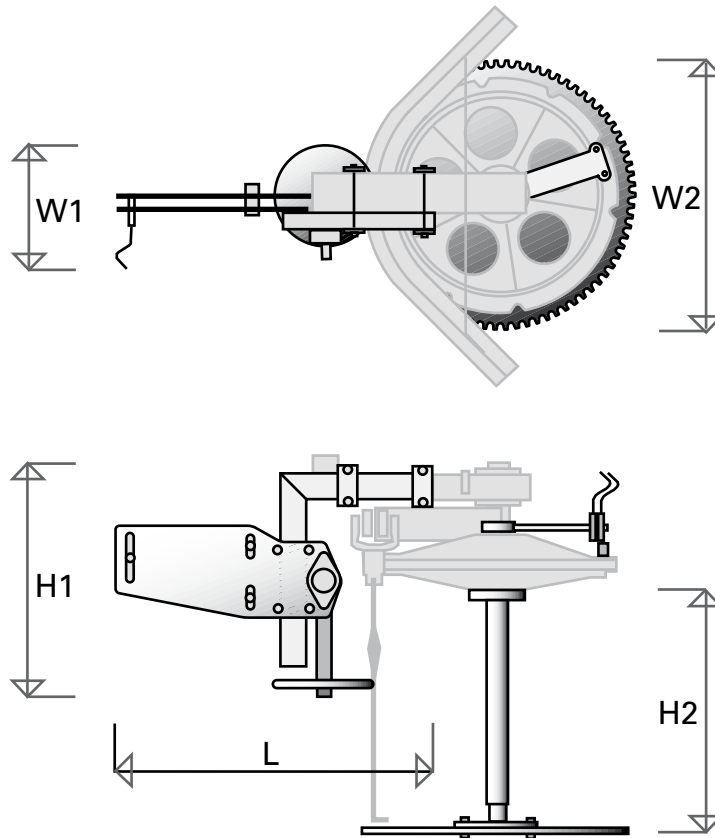

# Meyn bird counter

Capacity	BPH	12,000
Length (L)	mm	625
Width (W1)	mm	225
Width (W2)	mm	530
Height (H1)	mm	450-550
Height (H2)	mm	480-630
Weight	kg	40
Note:	to be mounted on ø 485mm corner wheel	

# Meyn bird counter

- Very high accuracy.
- Robustly built construction.
- Virtually maintenance free.